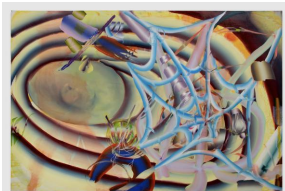

Oil on canvas

56" H x 72" W

Second Stem (Continued)

2020

Oil on canvas

52" H x 66" W

Actors for Another

2019

Oil on canvas

21" H x 21" W

Clutch for Dasypeltis

2020

Oil on canvas

54" H x 72" W

Clutch for Fidelity

2020

Oil on canvas

48" H x 72" W

In the Teeth

2020

Oil on canvas

50" H x 48" W

Dust Devil

2020