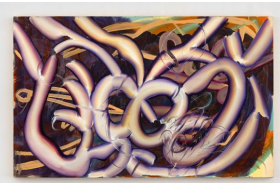

Clutch for an Open Palm

2020

Oil on canvas

32" H x 52" W