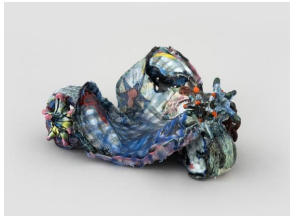

Glazed porcelain

11" H x 12" W x 9.5" D

my chipped tooth oozing

2021

Glazed porcelain

12" H x 9" W x 6" D

it's etched in the stars.

2021

Glazed porcelain

4.5" H x 4" W x 3" D

stale bubblegum. in breaths of you.

2021

Glazed porcelain

5" H x 4.5" W x 4" D

in palms of water, i am. daughter

2021

Glazed porcelain

10" H x 7.5" W x 6" D

sugar water (remix)

2020

Glazed porcelain

5.5" H x 10" W x 12" D