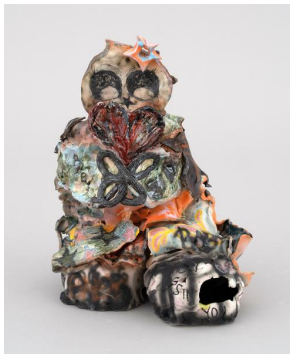

Glazed porcelain

6" H x 4" W x 3.5" D

LiLAngels

2021

Glazed porcelain

6" H x 8" W x 5" D

*it tasted so good, how would I
have known?*

2021

Glazed porcelain

17" H x 13" W x 9" D

bells with baby

2021

Glazed porcelain

6.5" H x 6.5" W x 5" D

take me, with sands in my eyes

2021

Glazed porcelain

11" H x 12" W x 9.5" D

my chipped tooth oozing

2021

Glazed porcelain

12" H x 9" W x 6" D

it's etched in the stars.

2021