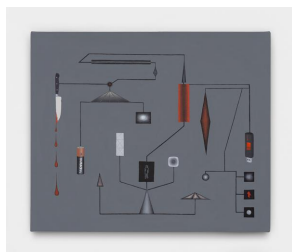

Acrylic on canvas

16"h x 12"w (40½ x 30½cm)

*Wondering If Soldiers Go to Heaven 2*

2022

Acrylic and latex on canvas

16"h x 12"w (40½ x 30½cm)

*Urgent Situation (Chart 4)*

2022