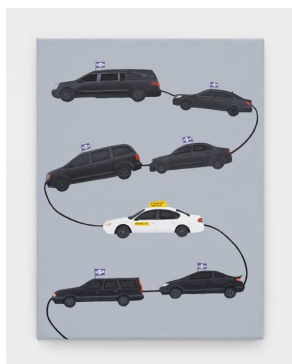

Acrylic on canvas

20"h x 24"w (51 x 61cm)

*Loss (Chart 11B)*

2022

Acrylic on canvas

28"h x 22"w (71 x 56cm)

*Unfortunate Drivers Ed Lesson (A Metaphor)*

2022