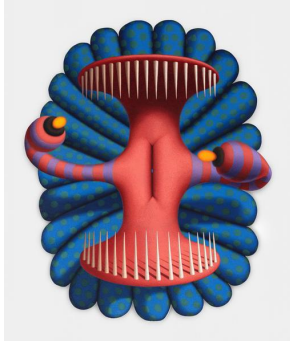

Oil on panel

47" H x 38" W x 1 3/4" D

Vertical Bars

2012

Oil on panel

31" H x 32 1/2" W x 2 1/2" D

Vertical Undulations

2012

Oil on panel

47" H x 48" W x 3 1/2" D

Grid

2012

Charcoal and oil pastel on panel

31" H x 32 1/2" W x 2 1/2" D

Crumpled Matisse

2017

Oil on panel

98" H x 64" W x 1 1/2" D

The Penis Flytrap

2019

Oil on panel

96" H x 78" W x 1" D

Study for Enchanted Garden #1

2020