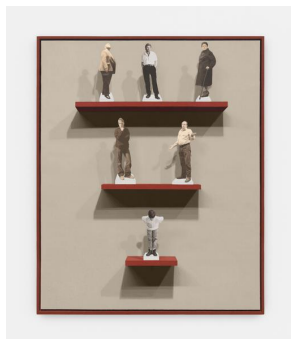

Oil on panel

24" H x 18" W

Chardin Rules

2001

Oil on panel

37" H x 48" W x 5" D

Character Shelf

2010