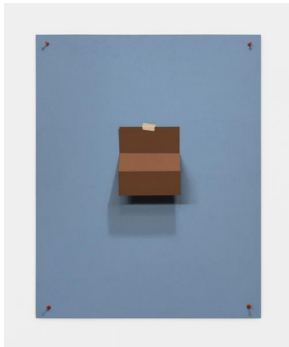

Oil on panel

47" H x 38" W x 1 1/2" D

Rectangles

2011

Oil on panel

47" H x 38" W x 1 1/2" D

Ochre-Blue Tape Study

2011

Oil on paperboard

40" H x 32" W

Blue-Brown Tape Study

2011

Oil on paperboard

40" H x 32" W

Blue Perspective Tape Study

2011