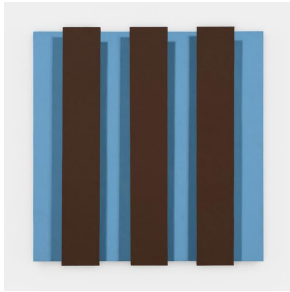

Vertical Bars

2012

Oil on panel

31" H x 32 1/2" W x 2 1/2" D