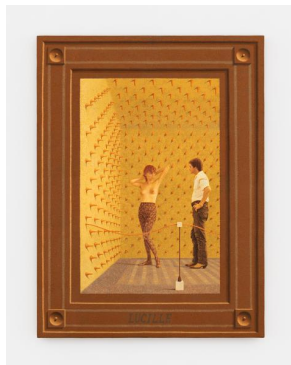

Oil on panel

11" H x 9" W

Dreamer Boy

2002

Oil on panel

24" H x 18" W

Lucille (Monochrome)

2006

Oil on panel

24" H x 18" W

Chardin Rules

2001

Oil on panel

37" H x 48" W x 5" D

Character Shelf

2010