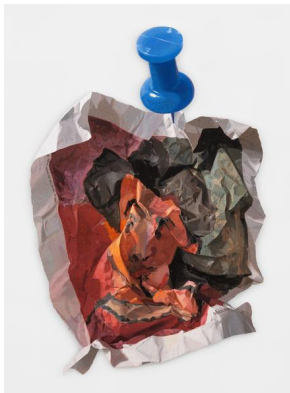

Oil on panel

47" H x 48" W x 3 1/2" D

Grid

2012

Charcoal and oil pastel on panel

31" H x 32 1/2" W x 2 1/2" D

Crumpled Matisse

2017

Oil on panel

98" H x 64" W x 1 1/2" D

The Penis Flytrap

2019

Oil on panel

96" H x 78" W x 1" D

Study for Enchanted Garden #1

2020