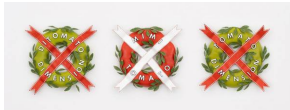

T-shirt, wood, sand, wood glue,
wood filler, paint

41" H x 41" W

Orange Cycle Clock Wreath

2021

Fabric, wood glue, wood filler,
aluminum, resin, paint

33" H x 29" W x 5" D

ANNANNANNA Ribbon Wreath 2

2021

Fabric, wood glue, wood filler, metal mesh, aluminum, resin, paint

19" H x 23" W x 4" D

ANNANNANNA Ribbon Wreath 3

2021

Fabric, wood glue, wood filler, metal mesh, aluminum, resin, paint

18" H x 20" W x 5" D

DiMatteo Tomato Triptych 1

2021

Fabric, wood glue, wood filler, metal mesh, aluminum, foam, resin, paint

17" H x 59" W x 3" D

DiMatteo Tomato Triptych 2

2021

Fabric, wood glue, wood filler, metal mesh, aluminum, foam, resin, paint