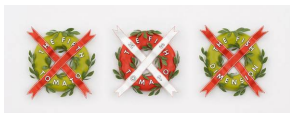

Fabric, wood glue, wood filler, metal mesh, aluminum, resin, paint

19" H x 23" W x 4" D

ANNANNANNA Ribbon Wreath 3

2021

Fabric, wood glue, wood filler, metal mesh, aluminum, resin, paint

18" H x 20" W x 5" D

DiMatteo Tomato Triptych 1

2021

Fabric, wood glue, wood filler, metal mesh, aluminum, foam, resin, paint

17" H x 59" W x 3" D

DiMatteo Tomato Triptych 2

2021

Fabric, wood glue, wood filler, metal mesh, aluminum, foam, resin, paint

17" H x 59" W x 3" D

DiMatteo Tomato Triptych 3

2021

Fabric, wood glue, wood filler, metal mesh, aluminum, foam, resin, paint

17" H x 59" W x 3" D