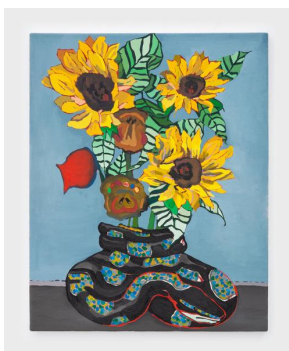

Sally

2021
Oil on canvas over panel
48" H x 36" W

Still Life with Purple Flowers

2021
Oil on canvas
16" H x 20" W

The Eagle Gargoyle on the Chrysler Building

2021
Oil on canvas
24" H x 18" W

Chrysler Building (Hiroshige print)

2021

Oil on canvas

30" H x 24" W

Lemon Tree City Scene

2021

Oil on canvas

30" H x 24" W

Snake Vase Still Life

2021

Oil on canvas

20" H x 16" W

American Flag (Navajo circa 1890-1900)

2021

Oil on canvas

24" H x 36" W

Paul
2021
Oil on canvas
40" H x 30" W

Join or Die (Snake Mother)
2021
Oil on linen
30" H x 36" W

Pink Panther (from behind)
2021
Oil on linen
20" H x 16" W

Pink Panther (mugshot)
2021
Oil on canvas
20" H x 16" W

Atlas Shrugged

2021

Oil on canvas