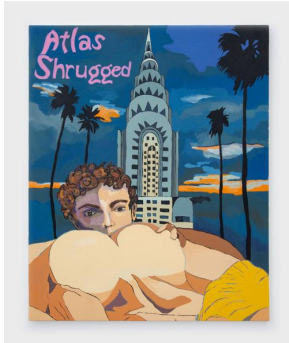

Sally

2021
Oil on canvas over panel
48" H x 36" W

Still Life with Purple Flowers

2021
Oil on canvas
16" H x 20" W

The Eagle Gargoyle on the Chrysler Building

2021
Oil on canvas
24" H x 18" W

Chrysler Building (Hiroshige print)

2021

Oil on canvas

30" H x 24" W

Lemon Tree City Scene

2021

Oil on canvas

30" H x 24" W

Snake Vase Still Life

2021

Oil on canvas

20" H x 16" W

American Flag (Navajo circa 1890-1900)

2021

Oil on canvas

24" H x 36" W

Paul
2021
Oil on canvas
40" H x 30" W

Join or Die (Snake Mother)
2021
Oil on linen
30" H x 36" W

Pink Panther (from behind)
2021
Oil on linen
20" H x 16" W

Pink Panther (mugshot)
2021
Oil on canvas
20" H x 16" W

Atlas Shrugged

2021

Oil on canvas