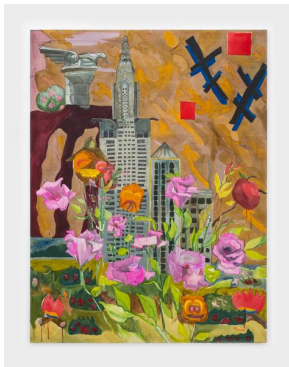

Alex Chaves: The Chrysler Set

30 Orchard St, Gallery 1 ▪ Mar 20 - Apr 25, 2021

Chrysler Building with Flowers

2021

Acrylic on muslin

66" H x 50" W

White House

2021

Acrylic on muslin

50" H x 66" W

Gates with Trash Can

2021

Acrylic on muslin

66" H x 50" W

Red Striped Shirt Chrysler Building

2021
Oil on canvas over panel
48" H x 36" W

Sally

2021
Oil on canvas over panel
48" H x 36" W

Still Life with Purple Flowers

2021
Oil on canvas
16" H x 20" W

The Eagle Gargoyle on the Chrysler Building

2021
Oil on canvas
24" H x 18" W

Chrysler Building (Hiroshige print)

2021

Oil on canvas

30" H x 24" W

Lemon Tree City Scene

2021

Oil on canvas

30" H x 24" W

Snake Vase Still Life