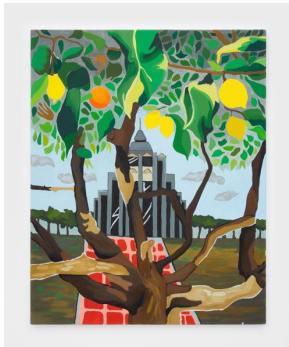

Alex Chaves: The Chrysler Set

30 Orchard St, Gallery 1 ▪ Mar 20 - Apr 25, 2021

Chrysler Building with Flowers

2021

Acrylic on muslin

66" H x 50" W

White House

2021

Acrylic on muslin

50" H x 66" W

Gates with Trash Can

2021

Acrylic on muslin

66" H x 50" W

Red Striped Shirt Chrysler Building

2021
Oil on canvas over panel
48" H x 36" W

Sally

2021
Oil on canvas over panel
48" H x 36" W

Still Life with Purple Flowers

2021
Oil on canvas
16" H x 20" W

The Eagle Gargoyle on the Chrysler Building

2021
Oil on canvas
24" H x 18" W

Chrysler Building (Hiroshige print)

2021

Oil on canvas

30" H x 24" W

Lemon Tree City Scene

2021

Oil on canvas

30" H x 24" W

Snake Vase Still Life